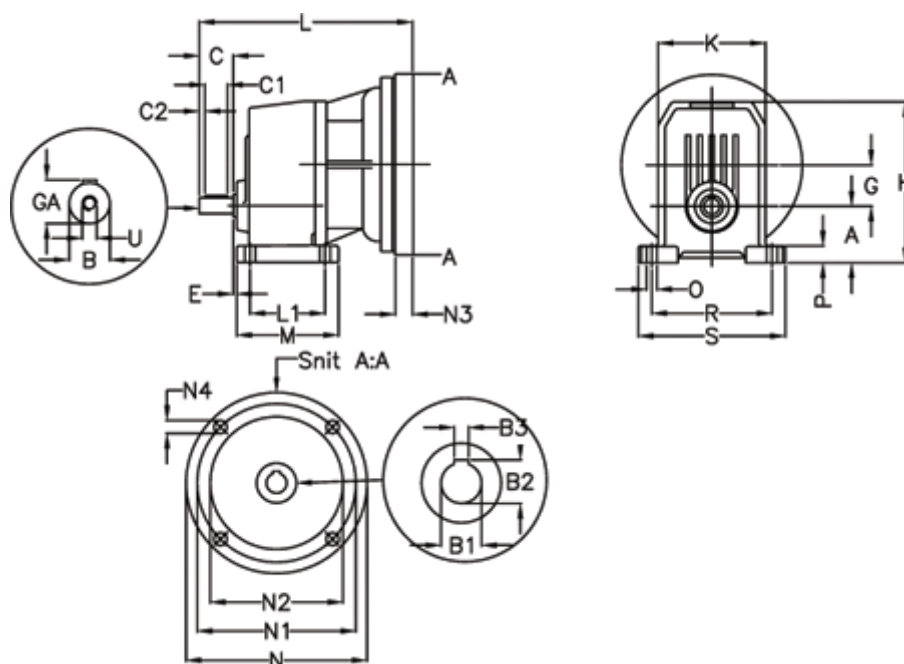

Article number: 40550400241235

Description: Single Stage Helical Gear
S 401-2,4-P90B5

Measures

A = 70	E = 23.0	M = 165.0	R = 180
B = 28	F = 8x7x50	N = 200	S = 215
B1 = 24	G = 61.7	N1 = 165	U = M8
B2 = 27.3	GA = 31.0	N2 = 130	
B3 = 8	H = 224.5	N3 = -	
C = 60	K = 155	N4 = M12x16	
C1 = 50	L = 304	O = 14	
C2 = 5	L1 = 125.0	P = 21.0	